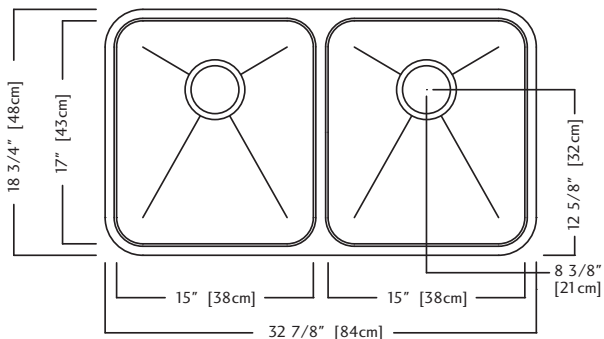

Optional Accessories

KSD1UA/9D SPECIFICATION

Model KSD1UA/9D is a double (two equal size) bowl undermount sink manufactured by Franke Kindred Canada Limited from 18 gauge, 18-10 stainless steel. Product has a silk finished rim and radiant silk finished bowls. Sink is fully undercoated. Basket strainer waste fittings (3 1/2", 89 mm), template, and installation kit are included. Sink is backed with a limited buyer lifetime warranty.

- O.D. 18 3/4" x 32 7/8" x 9" (48 x 84 x 23 cm)
- **Recommended for minimum 36" cabinet for Kindred install method**
- **33" cabinet minimum to accept sink bowls**

FUN# 122.0183.144