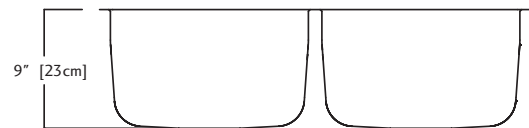

Optional Accessories

KSD1UA/9D SPECIFICATION

Model KSD1UA/9D is a double (two equal size) bowl undermount sink manufactured by Franke Kindred Canada Limited from 18 gauge, 18-10 stainless steel. Product has a silk finished rim and radiant silk finished bowls. Sink is fully undercoated. Basket strainer waste fittings (3 1/2", 89 mm), template, and installation kit are included. Sink is backed with a limited buyer lifetime warranty.

- O.D. 18 3/4" x 32 7/8" x 9" (48 x 84 x 23 cm)
- **Recommended for minimum 36" cabinet for Kindred install method**
- **33" cabinet minimum to accept sink bowls**

FUN# 122.0183.144