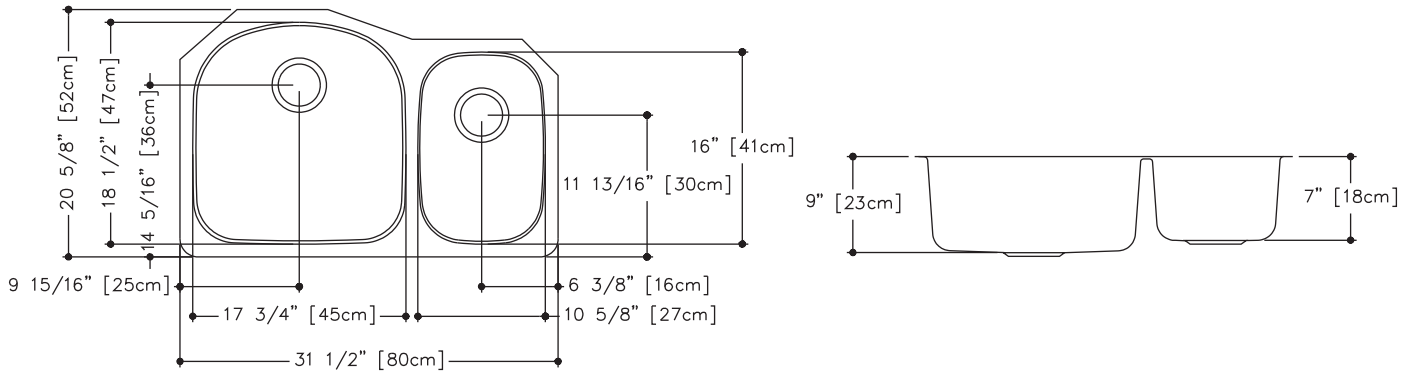

## KSDCRU/9 AND KSDCLU/9 SPECIFICATION

Model KSDCRU/9 (small bowl right) and KSDCLU/9 (small bowl left) is a large bowl/small bowl undermount sink manufactured by Franke Kindred Canada Limited from 18 gauge, 18-10 stainless steel. Product has a silk finished rim and radiant silk finished bowls. Sink is fully undercoated. Basket strainer waste fittings (3 1/2", 89 mm), template, and installation kit are included. Sink is backed with a limited buyer lifetime warranty.

- O.D. 20 5/8 " x 31 1/2" x 9" (small bowl is 7" deep) 52 x 80 x 23 cm (small bowl is 18 cm deep)
- **Recommended for minimum 36" cabinet for Kindred install method**
- **33" cabinet minimum to accept sink bowls**