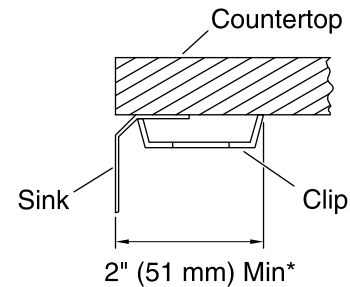

* Allow clearance around sink rim for clip attachment.

Technical Information

All product dimensions are nominal.

Installation:	Under-mount
Bowl area	Length: 13" (330 mm)
	Width: 17-3/8" (441 mm)
	Bowl depth: 5-5/16" (135 mm)
	Water depth: 3-5/8" (93 mm)
	Drain hole: 2-1/2" (64 mm)
Template:	1281904-7, not required, not included

Notes

Install this product according to the installation instructions.

Countertop manufacturer or cutter must use the cut-out template provided with the product, or a current one provided by Kohler Co. (call 1-800-43-FOCUS). Kohler Co. is not responsible for cut-out errors when the incorrect cut-out template is used.

ADA compliant when installed to the specific requirements of these regulations.