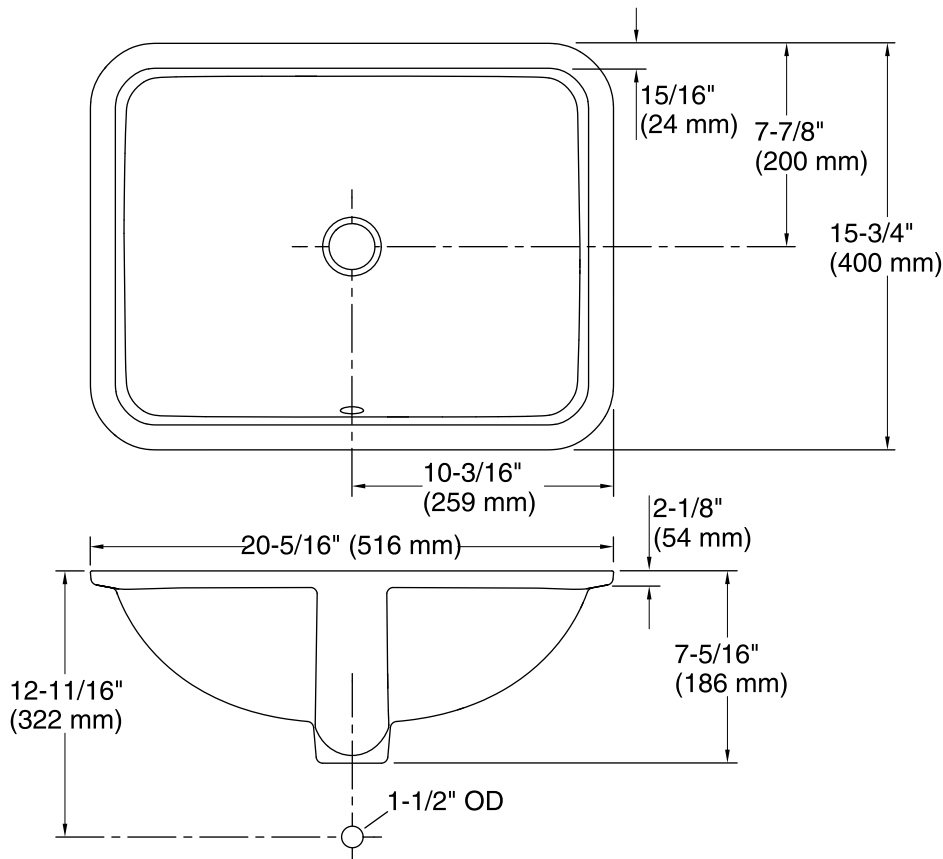

* Allow clearance around sink rim for clip attachment.

Technical Information

All product dimensions are nominal.

Installation:	Under-mount
Bowl area	Length: 13" (330 mm)
	Width: 17-3/8" (441 mm)
	Bowl depth: 5-5/16" (135 mm)
	Water depth: 3-5/8" (93 mm)
	Drain hole: 2-1/2" (64 mm)
Template:	1281904-7, not required, not included

Notes

Install this product according to the installation instructions.

Countertop manufacturer or cutter must use the cut-out template provided with the product, or a current one provided by Kohler Co. (call 1-800-43-FOCUS). Kohler Co. is not responsible for cut-out errors when the incorrect cut-out template is used.

ADA compliant when installed to the specific requirements of these regulations.