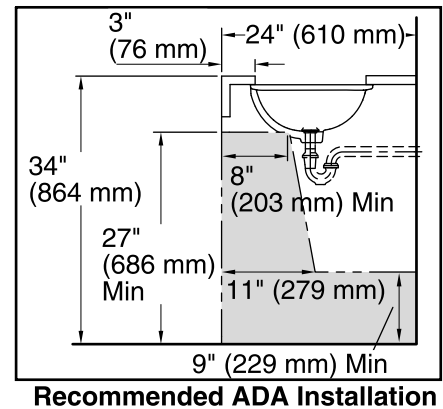

* Allow clearance around sink rim for clip attachment.

Technical Information

All product dimensions are nominal.

Installation:	Under-mount
Bowl area	Length: 13" (330 mm)
	Width: 17-3/8" (441 mm)
	Bowl depth: 5-5/16" (135 mm)
	Water depth: 3-5/8" (93 mm)
	Drain hole: 2-1/2" (64 mm)
Template:	1281904-7, not required, not included

Notes

Install this product according to the installation instructions.

Countertop manufacturer or cutter must use the cut-out template provided with the product, or a current one provided by Kohler Co. (call 1-800-43-FOCUS). Kohler Co. is not responsible for cut-out errors when the incorrect cut-out template is used.

ADA compliant when installed to the specific requirements of these regulations.